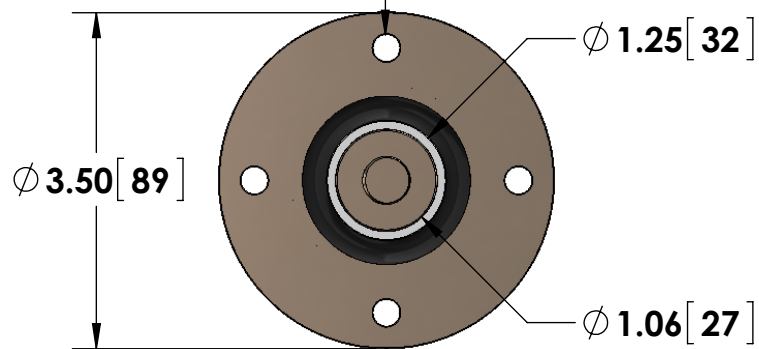

- 1/2-20 Threaded Stud Input w/Nut
- BNC (Amphenol) Output

4X ϕ .28 [7] THRU
ON A 2.75 [70] BOLT CIRCLE

Specifications subject to change without notice.

Powertek

TITLE: **F SERIES - 250 Watt Units**

DIMENSIONS: **inch[mm]** DATE: **03-27-2015**