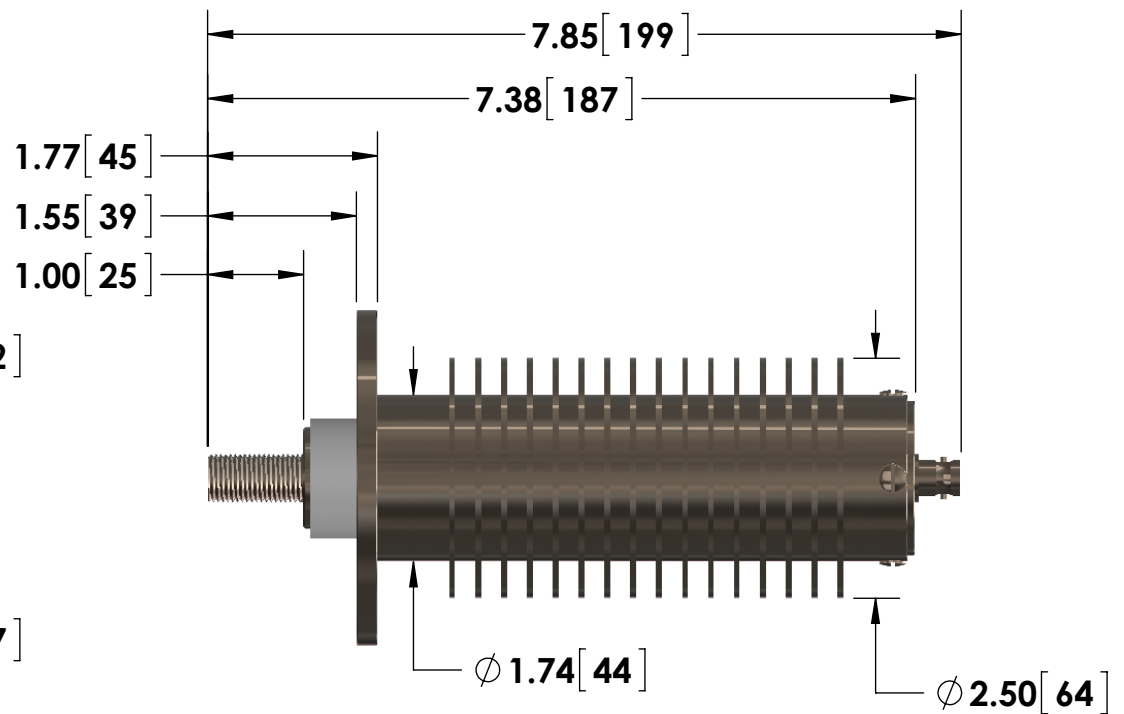

- 1/2-20 Threaded Stud Input w/Nut
- BNC (Amphenol) Output

4X ϕ .28 [7] THRU
ON A 2.75 [70] BOLT CIRCLE

Specifications subject to change without notice.

Powertek

TITLE: **F SERIES - 250 Watt Units**

DIMENSIONS: **inch[mm]** DATE: **03-27-2015**