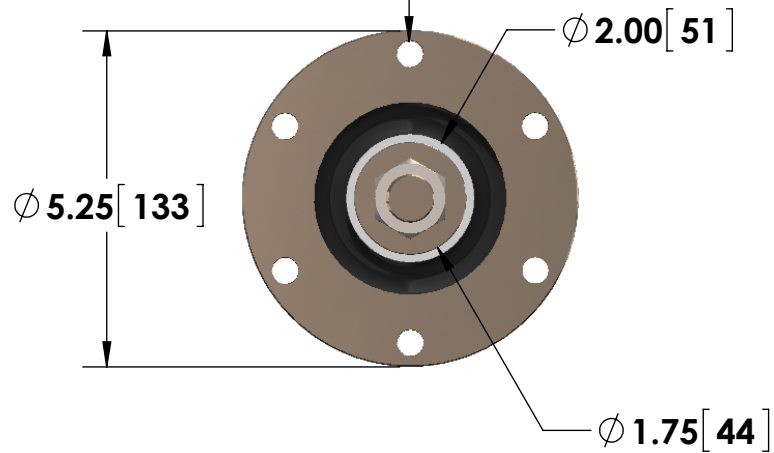

- 3/4-16 Stud Input w/ Nut
- BNC (Amphenol) Output

6X ϕ .41 [10] THRU
ON A 4.50 [114] BOLT CIRCLE

Specifications subject to change without notice.

Powertek

TITLE: **K SERIES - 120 WATT UNIT**

DIMENSIONS: **inch[mm]**