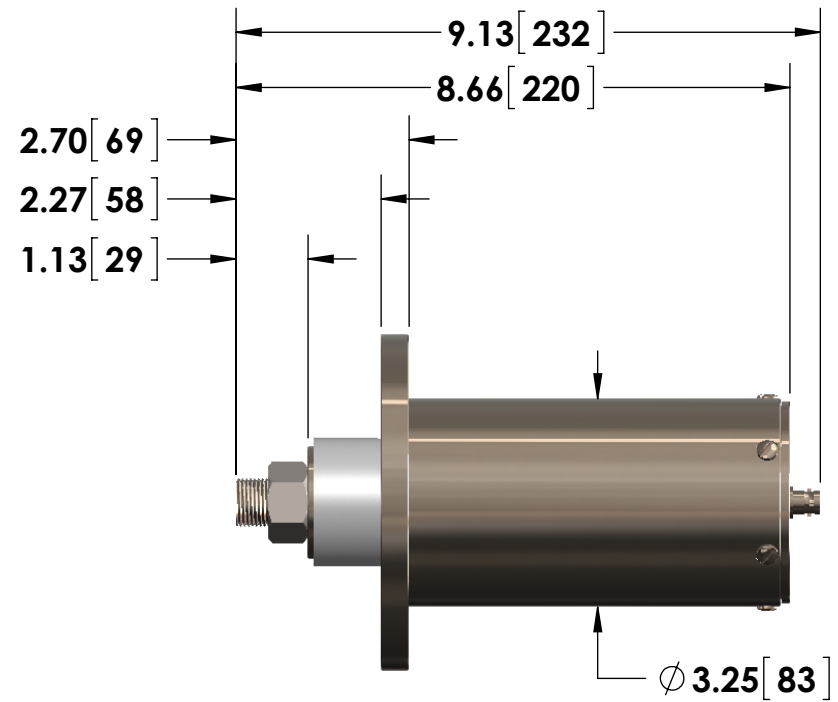

- 3/4-16 Stud Input w/ Nut
- BNC (Amphenol) Output

6X ϕ .41 [10] THRU
ON A 4.50 [114] BOLT CIRCLE

Specifications subject to change without notice.

Powertek

TITLE: **K SERIES - 120 WATT UNIT**

DIMENSIONS: **inch[mm]**