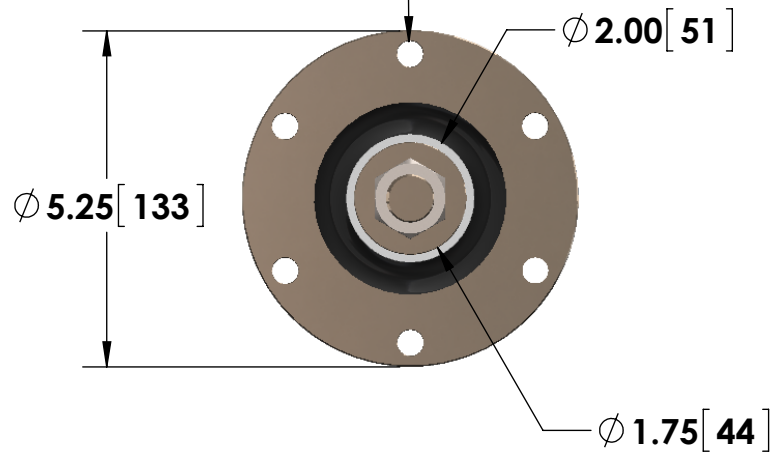

- 3/4-16 Stud Input w/ Nut
- BNC (Amphenol) Output

6X ϕ .41 [10] THRU
ON A 4.50 [114] BOLT CIRCLE

Specifications subject to change without notice.

Powertek

TITLE: **K SERIES - 400 WATT UNIT**

DIMENSIONS: **inch[mm]**