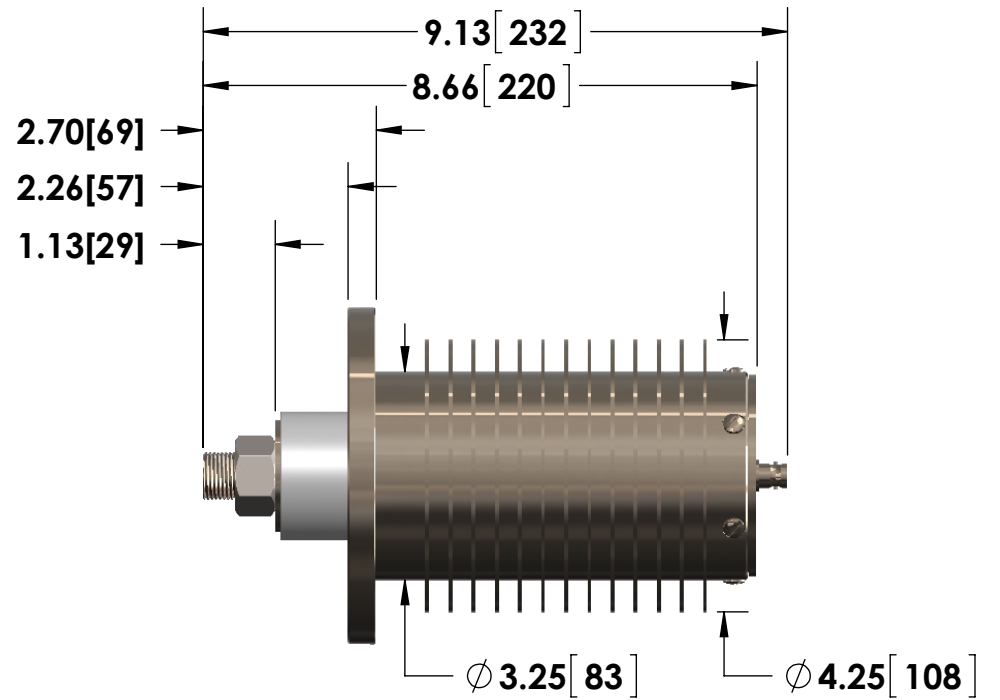

- 3/4-16 Stud Input w/ Nut
- BNC (Amphenol) Output

6X ϕ .41 [10] THRU
ON A 4.50 [114] BOLT CIRCLE

Specifications subject to change without notice.

Powertek

TITLE: **K SERIES - 400 WATT UNIT**

DIMENSIONS: **inch[mm]**