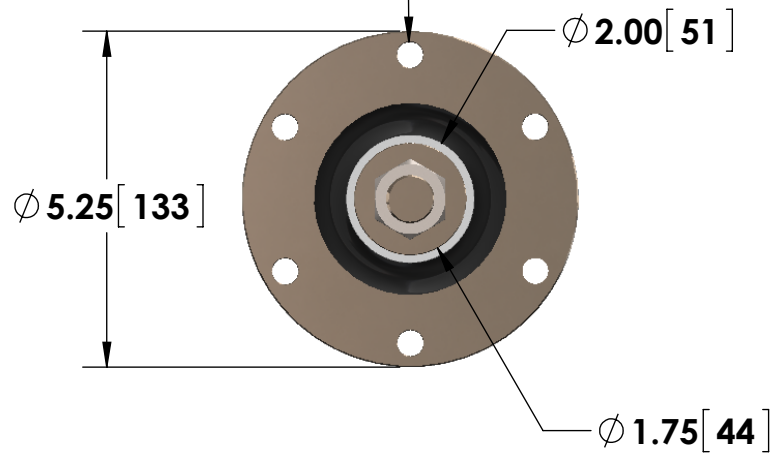

- 3/4-16 Stud Input w/ Nut
- BNC (Amphenol) Output

6X ϕ .41 [10] THRU
ON A 4.50 [114] BOLT CIRCLE

Specifications subject to change without notice.

Powertek

TITLE: **K SERIES - 500 WATT UNIT**

DIMENSIONS: **inch[mm]**