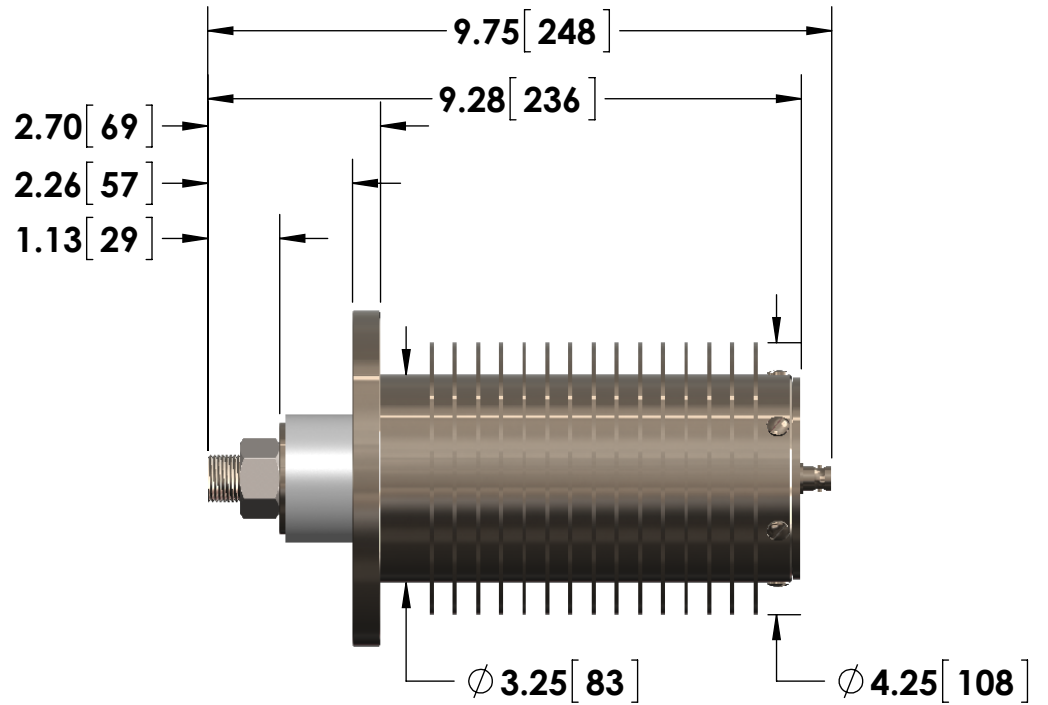

- 3/4-16 Stud Input w/ Nut
- BNC (Amphenol) Output

6X ϕ .41 [10] THRU
ON A 4.50 [114] BOLT CIRCLE

Specifications subject to change without notice.

Powertek

TITLE: **K SERIES - 500 WATT UNIT**

DIMENSIONS: **inch[mm]**