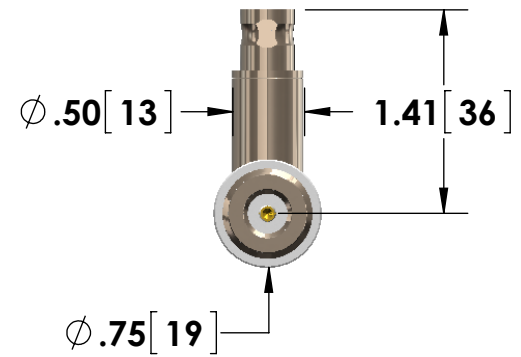

- N-Type (Female) Input and Output
- BNC Signal Tap

Note: Other connector configurations are available and encouraged to befit your application

Specifications subject to change without notice.

**Powertek**

TITLE: **SERIES A - Inline Version  
LNFF-X-XXX-BNC**

DIMENSIONS: **inch[mm]**

DATE: **04-15-2015**