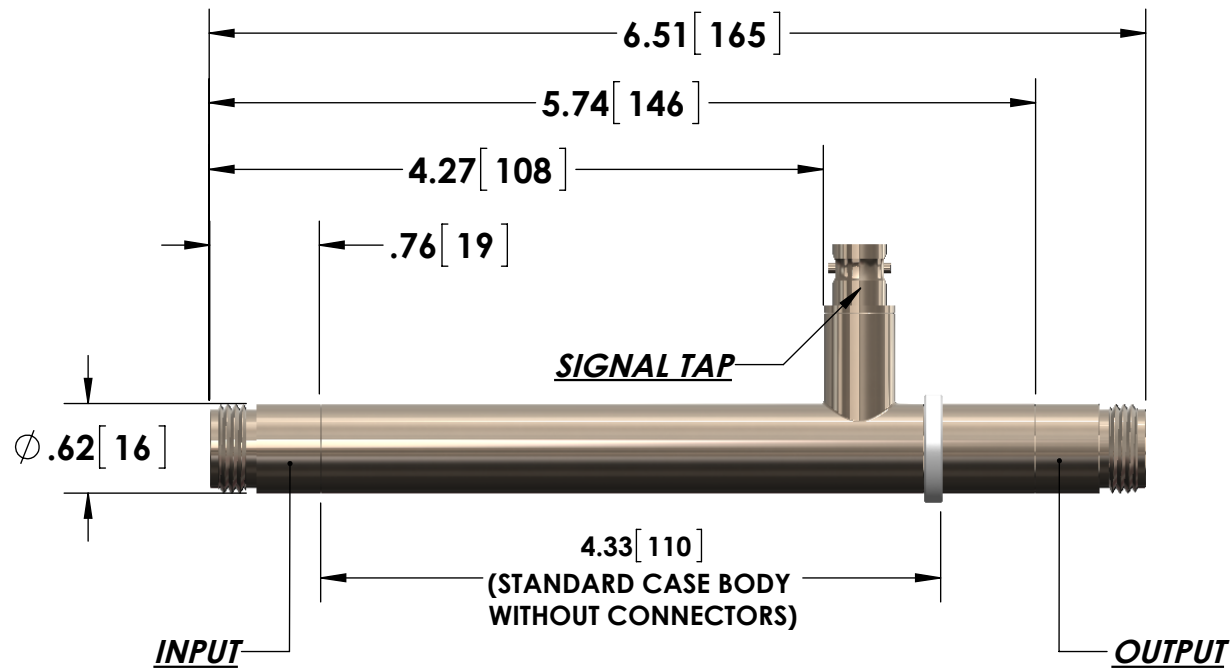

- N-Type (Female) Input and Output
- BNC Signal Tap

Note: Other connector configurations are available and encouraged to befit your application

Specifications subject to change without notice.

**Powertek**

TITLE: **SERIES A - Inline Version  
LNFF-X-XXX-BNC**

DIMENSIONS: **inch[mm]**

DATE: **04-15-2015**