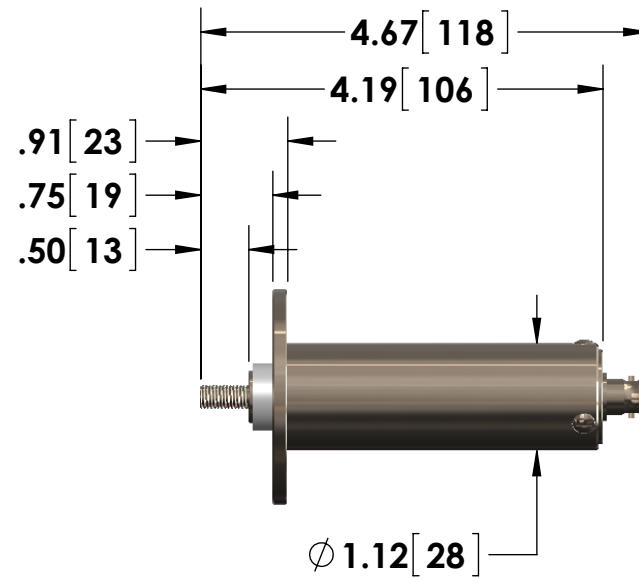

- 1/4-28 Stud Input w/Nut
- BNC (Amphenol) Output

4X ϕ .22[6] THRU
ON A ϕ 1.75[44] BOLT CIRCLE

Specifications subject to change without notice.

Powertek

TITLE: M SERIES - 1M-05

DIMENSIONS: inch[mm]

DATE: 03-25-2015