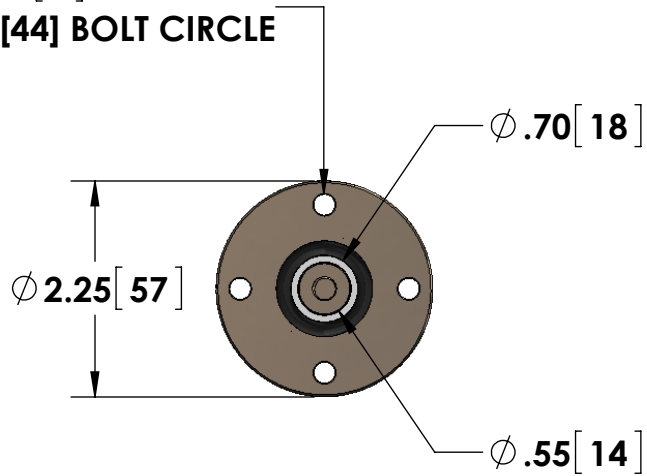

- 1/4-28 Stud Input w/Nut
- BNC (Amphenol) Output

4X ϕ .22[6] THRU
ON A ϕ 1.75[44] BOLT CIRCLE

Specifications subject to change without notice.

Powertek

TITLE: M SERIES - 1M-05

DIMENSIONS: inch[mm]

DATE: 03-25-2015