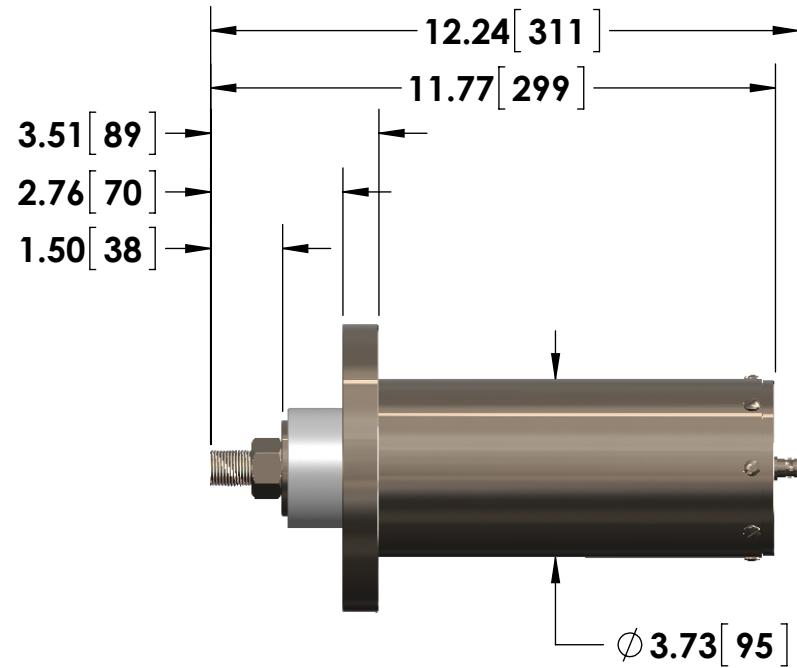

- 3/4-16 Stud Input w/Nut
- BNC (Amphenol) Output

6X ϕ .41 [10] THRU
ON A 5.25 [133] BOLT CIRCLE

Specifications subject to change without notice.

Powertek

TITLE: **R SERIES - 225 Watt Units**

DIMENSIONS: **inch[mm]**