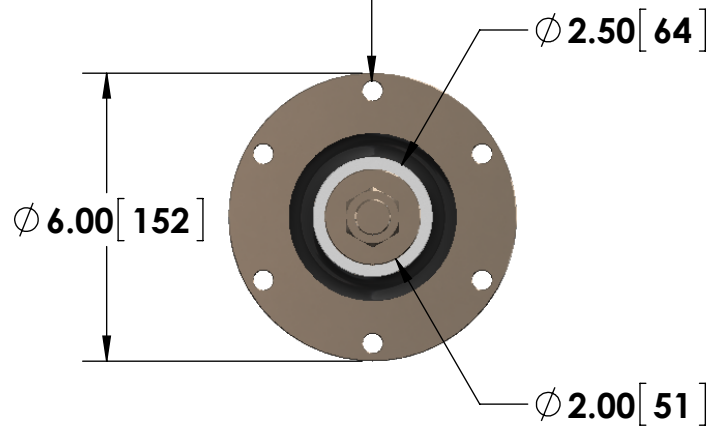

- 3/4-16 Stud Input w/Nut
- BNC (Amphenol) Output

6X ϕ .41 [10] THRU
ON A 5.25 [133] BOLT CIRCLE

Specifications subject to change without notice.

Powertek

TITLE: **R SERIES - 225 Watt Units**

DIMENSIONS: **inch[mm]**