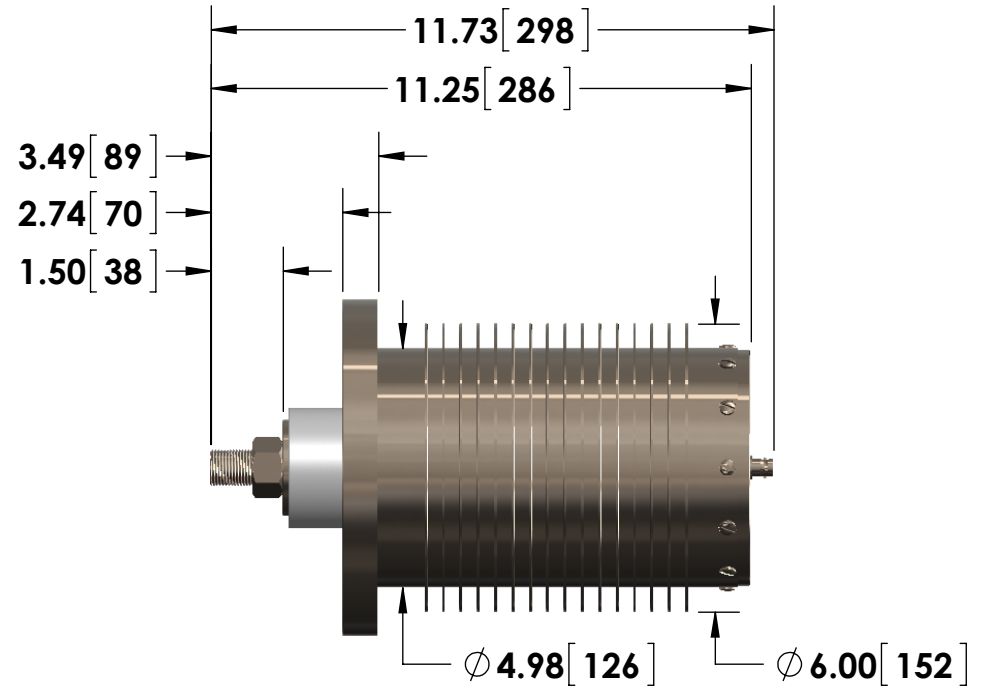

- 3/4-16 Stud Input w/Nut
- BNC (Amphenol) Output

6X  $\phi$  .41 [ 10 ] THRU  
ON A 6.25 [ 159 ] BOLT CIRCLE

Specifications subject to change without notice.

**Powertek**

TITLE: **R SERIES - 850 Watt Units**

DIMENSIONS: **inch[mm]**

DATE: **04-02-2015**