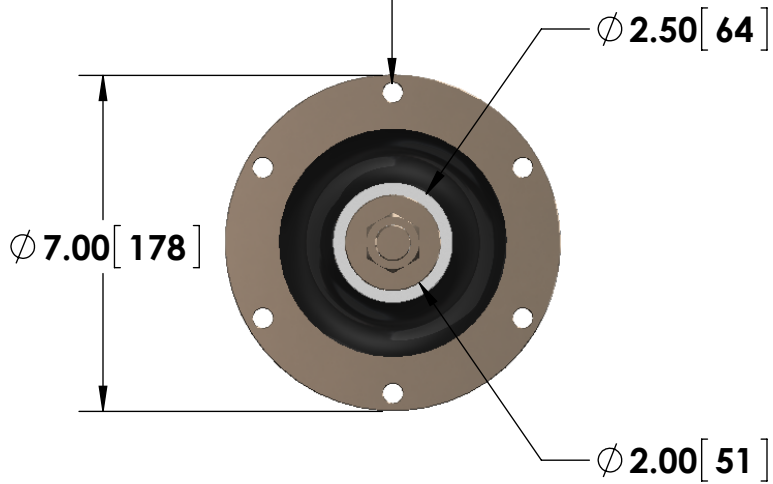

- 3/4-16 Stud Input w/Nut
- BNC (Amphenol) Output

6X  $\phi$  .41 [ 10 ] THRU  
ON A 6.25 [ 159 ] BOLT CIRCLE

Specifications subject to change without notice.

**Powertek**

TITLE: **R SERIES - 850 Watt Units**

DIMENSIONS: **inch[mm]**

DATE: **04-02-2015**