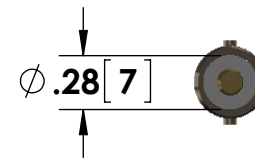

- 6-32 Stud Input Connection w/ 2 ea. Nuts
- 3/8-32 Threaded Case Body w/ 2 ea. Low Profile Panel Nuts
- BNC (Amphenol) Output Connector

Specifications subject to change without notice.

Powertek

TITLE: **SSDN SERIES - 2 WATT UNIT**

DIMENSIONS: **inch[mm]**

DATE: **03-16-2015**