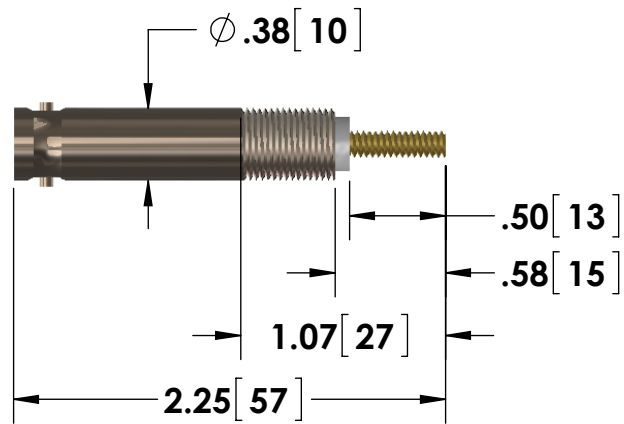

- 6-32 Stud Input Connection w/ 2 ea. Nuts
- 3/8-32 Threaded Case Body w/ 2 ea. Low Profile Panel Nuts
- BNC (Amphenol) Output Connector

Specifications subject to change without notice.

Powertek

TITLE: **SSDN SERIES - 2 WATT UNIT**

DIMENSIONS: **inch[mm]**

DATE: **03-16-2015**