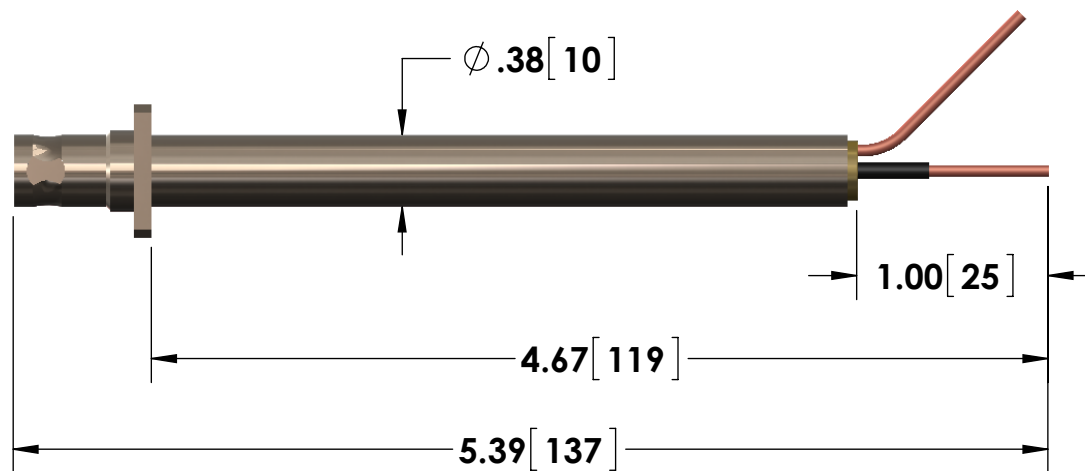

- #14 Bare Copper Wire Input Connections
- BNC (Amphenol) Output Connector

Specifications subject to change without notice.

Powertek

TITLE: **SDN SERIES - SDN-50**

DIMENSIONS: **inch[mm]** DATE: **03-13-2015**