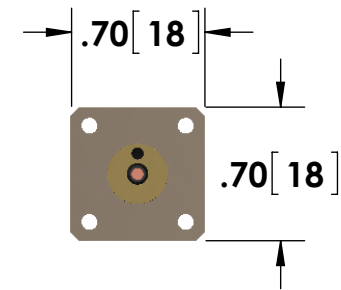

- #14 Bare Copper Wire Input Connections
- BNC (Amphenol) Output Connector

Specifications subject to change without notice.

Powertek

TITLE: **SDN SERIES - SDN-50**

DIMENSIONS: **inch[mm]** DATE: **03-13-2015**