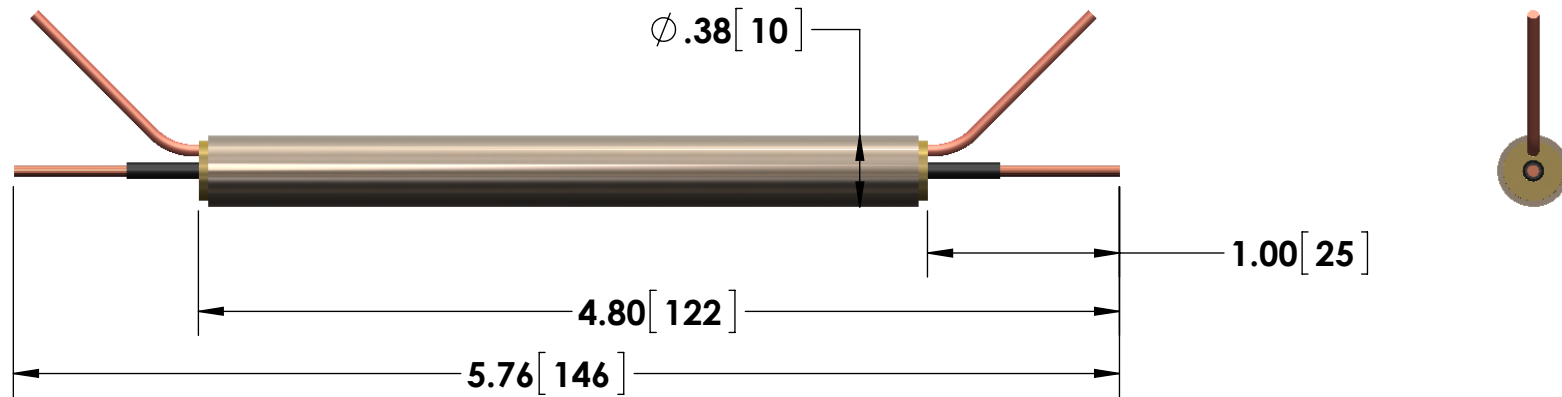

- #14 Bare Copper Wire Input and Output Connections

Specifications subject to change without notice.

Powertek

TITLE: **SPT SERIES - SPT-50**

DIMENSIONS: **inch[mm]**

DATE: **03-16-2015**