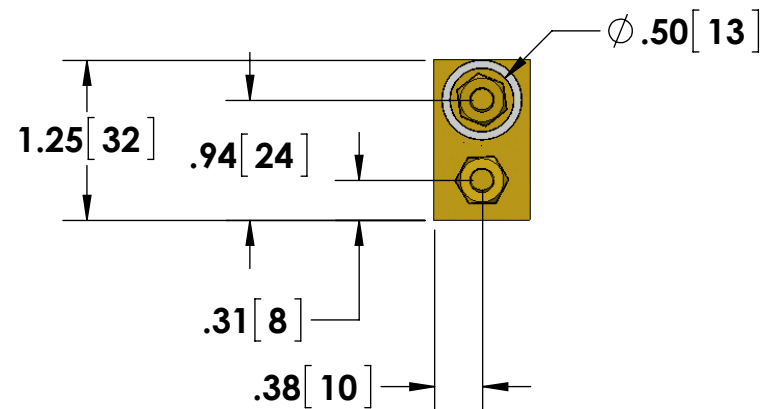

- BNC (Amphenol) Output Connector Standard
- 10-32 Stud Input Current Connections w/Nuts

Specifications subject to change without notice.

**Powertek**

TITLE: **SERIES W - 5 Watt Units  
Stud Input -1STUD Type**

DIMENSIONS: **inch[mm]**

DATE: **04-20-2015**

\*Dimension subject to change due to resistive element