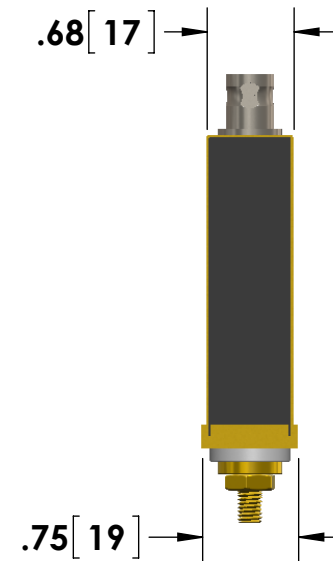

- BNC (Amphenol) Output Connector Standard
- 10-32 Stud Input Current Connections w/Nuts

Specifications subject to change without notice.

**Powertek**

TITLE: **SERIES W - 5 Watt Units  
Stud Input -1STUD Type**

DIMENSIONS: **inch[mm]**

DATE: **04-20-2015**

\*Dimension subject to change due to resistive element