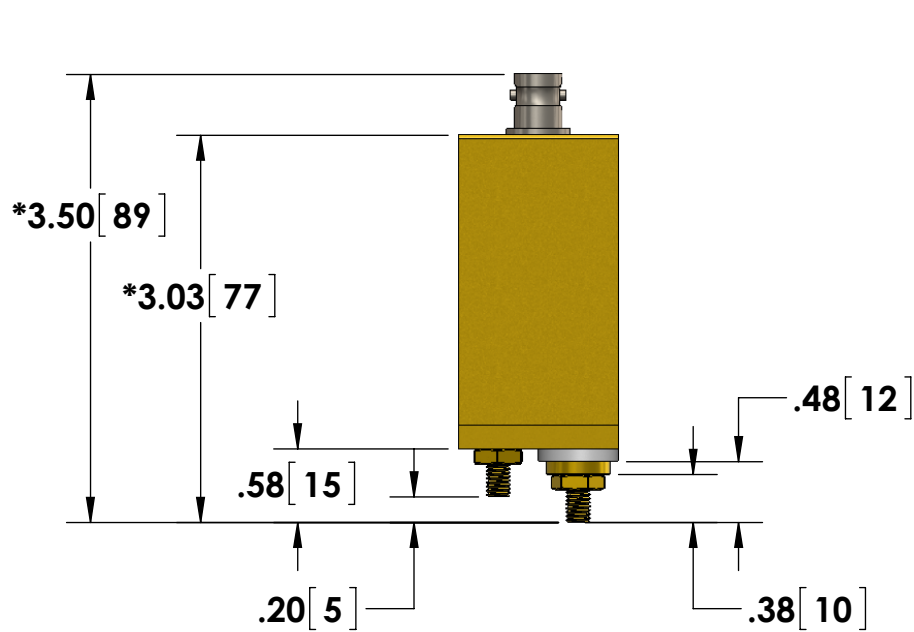

- BNC (Amphenol) Output Connector Standard
- 10-32 Stud Input Current Connections w/Nuts

Specifications subject to change without notice.

**Powertek**

TITLE: **SERIES W - 5 Watt Units  
Stud Input -1STUD Type**

DIMENSIONS: **inch[mm]**

DATE: **04-20-2015**

\*Dimension subject to change due to resistive element