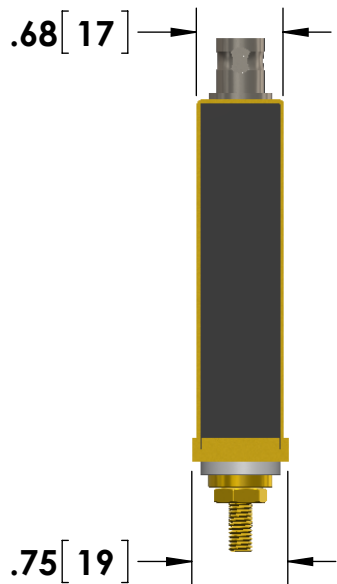

- BNC (Amphenol) Output Connector Standard
- 10-32 Stud Input Current Connections w/Nuts

Specifications subject to change without notice.

Powertek

TITLE: **SERIES W - 15 Watt Units**
Stud Input - 2STUD Type

DIMENSIONS: **inch[mm]** DATE: **04-21-2015**

*Dimension subject to change due to resistive element