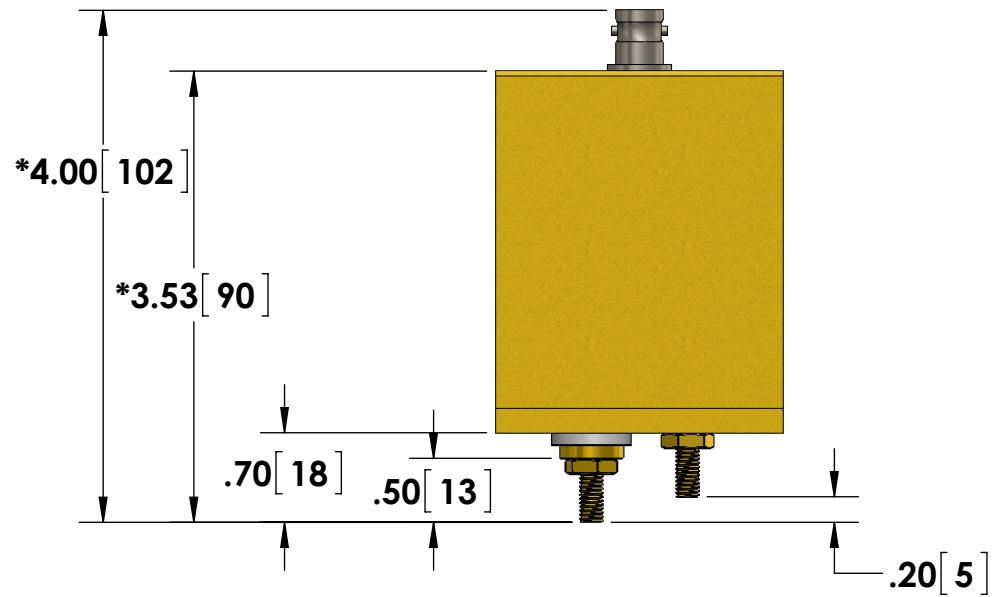

- BNC (Amphenol) Output Connector Standard
- 10-32 Stud Input Current Connections w/Nuts

Specifications subject to change without notice.

Powertek

TITLE: **SERIES W - 15 Watt Units**
Stud Input - 2STUD Type

DIMENSIONS: **inch[mm]** DATE: **04-21-2015**

*Dimension subject to change due to resistive element