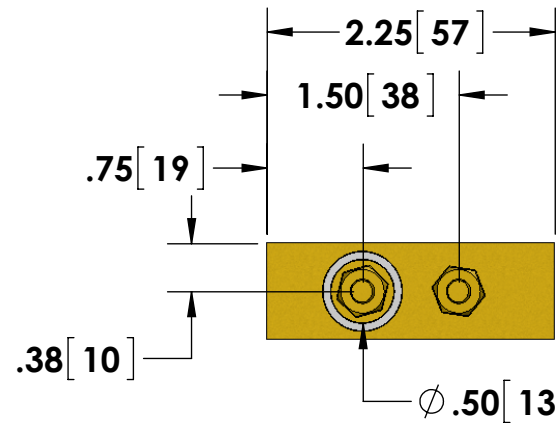

- BNC (Amphenol) Output Connector Standard
- 10-32 Stud Input Current Connections w/Nuts

Specifications subject to change without notice.

Powertek

TITLE: **SERIES W - 15 Watt Units**
Stud Input - 2STUD Type

DIMENSIONS: **inch[mm]** DATE: **04-21-2015**

*Dimension subject to change due to resistive element