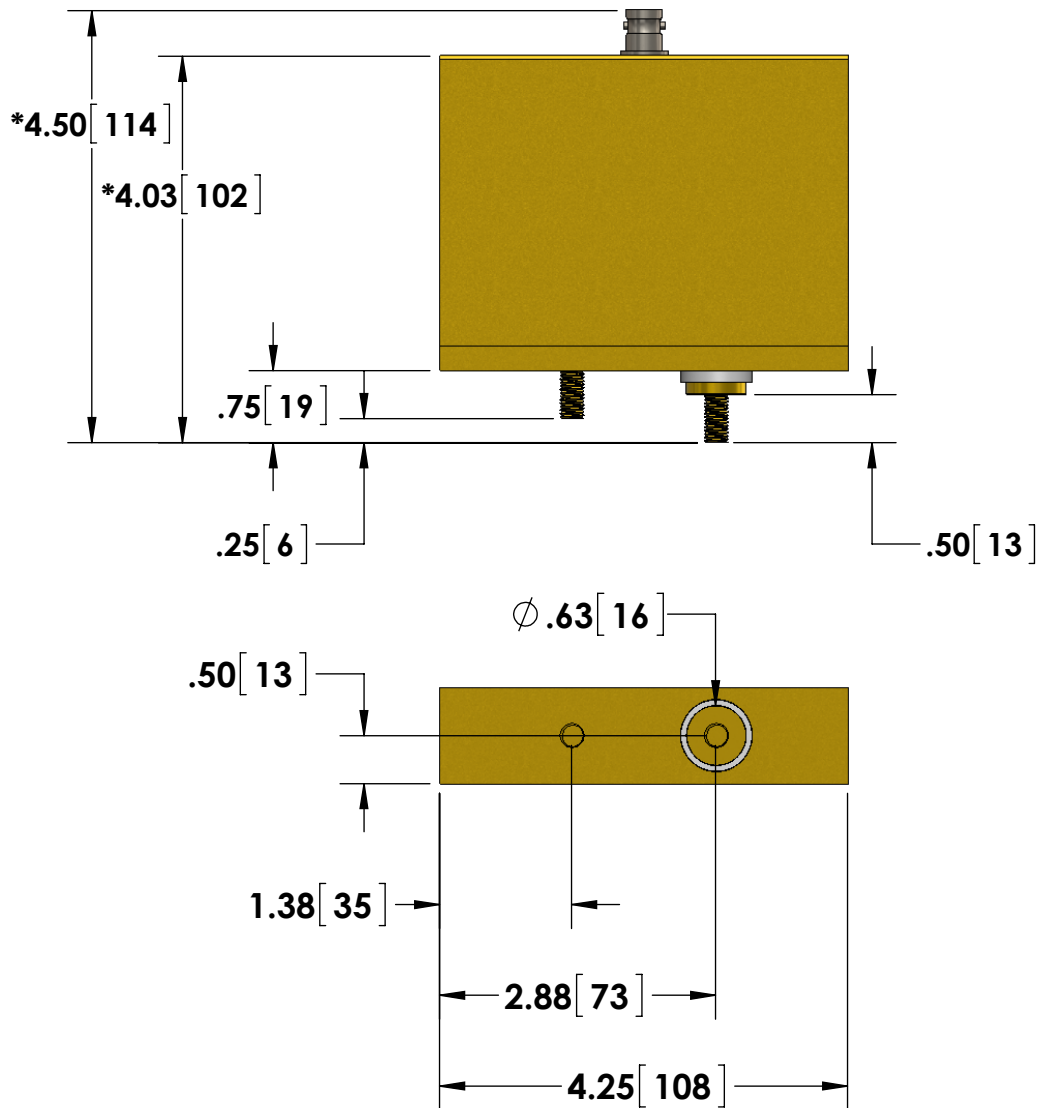

- BNC (Amphenol) Output Connector Standard
- 1/4-28 Stud Input Current Connections w/Nuts

Specifications subject to change without notice.

Powertek

TITLE: **SERIES W - 20 Watt Units**
 Stud Input - 4STUD Type

DIMENSIONS: **inch[mm]** DATE: **04-22-2015**

*Dimension subject to change due to resistive element