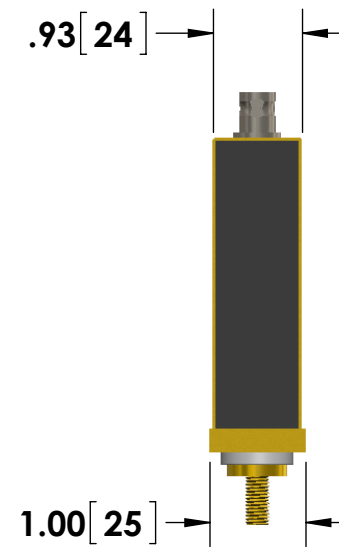

- BNC (Amphenol) Output Connector Standard
- 1/4-28 Stud Input Current Connections w/Nuts

Specifications subject to change without notice.

Powertek

TITLE: **SERIES W - 20 Watt Units**
 Stud Input - 4STUD Type

DIMENSIONS: **inch[mm]** DATE: **04-22-2015**

*Dimension subject to change due to resistive element