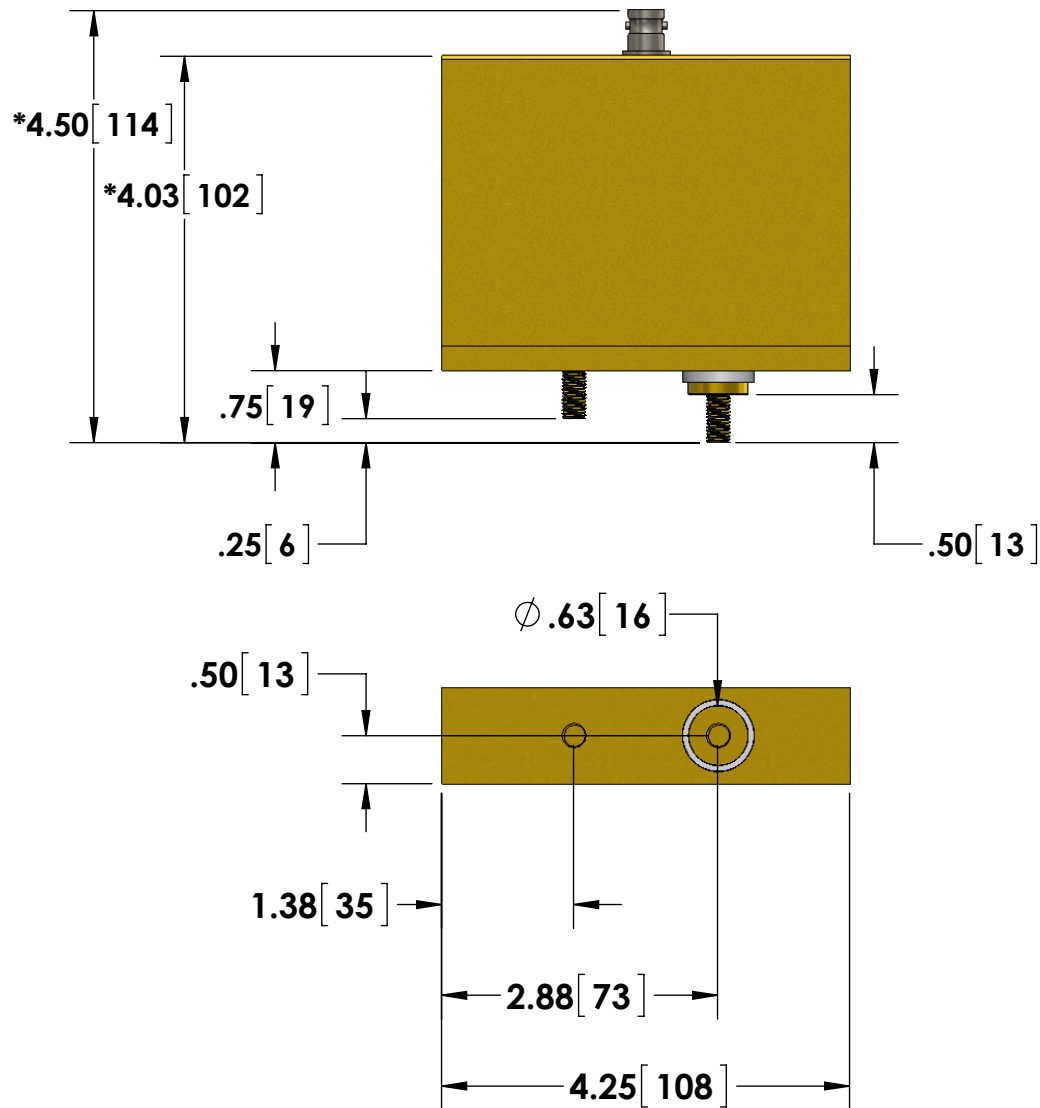

- BNC (Amphenol) Output Connector Standard
- 1/4-28 Stud Input Current Connections w/Nuts

Specifications subject to change without notice.

*Dimension subject to change due to resistive element

TITLE: SERIES W - 20 Watt Units Stud Input - 4STUD Type	
DIMENSIONS: inch[mm]	DATE: 04-22-2015