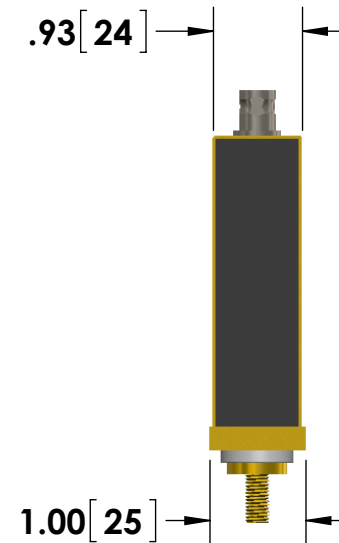

- BNC (Amphenol) Output Connector Standard
- 1/4-28 Stud Input Current Connections w/Nuts

Specifications subject to change without notice.

*Dimension subject to change due to resistive element

TITLE: SERIES W - 20 Watt Units Stud Input - 4STUD Type	
DIMENSIONS: inch[mm]	DATE: 04-22-2015