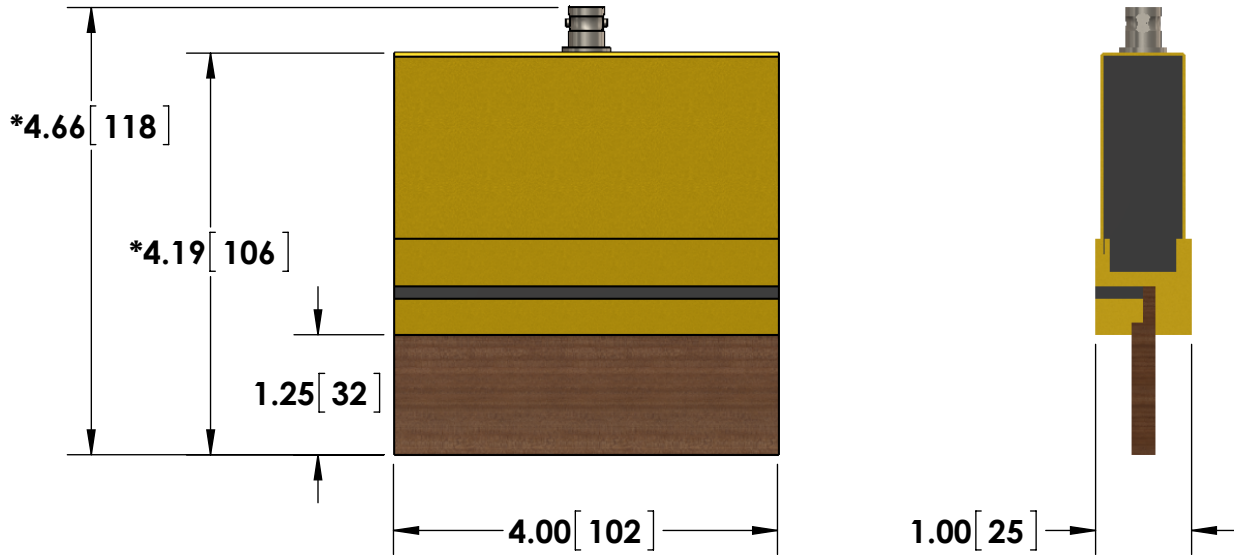

- BNC (Amphenol) Output Connector Standard
- Flat Cable Input Current Connections

• Bar Straps

8X 6-32 UNC

DETAIL A

Specifications subject to change without notice.

Powertek

TITLE: SERIES W - 10 Watt Bar Strap Type

DIMENSIONS: inch[mm]

DATE: 04-17-2015

*Dimension subject to change due to resistive element