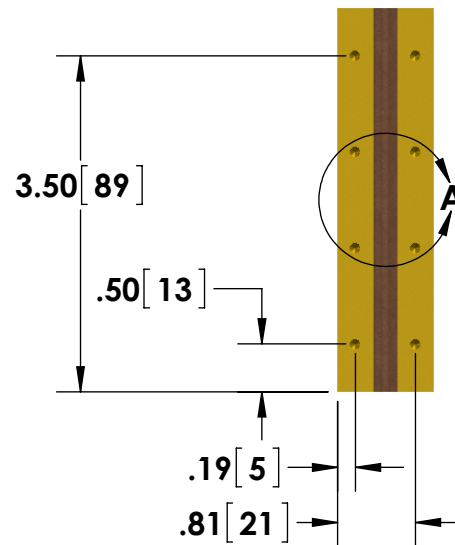

- BNC (Amphenol) Output Connector Standard
- Flat Cable Input Current Connections

• Bar Straps

8X 6-32 UNC

DETAIL A

Specifications subject to change without notice.

Powertek

TITLE: SERIES W - 10 Watt Bar Strap Type

DIMENSIONS: inch[mm]

DATE: 04-17-2015

*Dimension subject to change due to resistive element