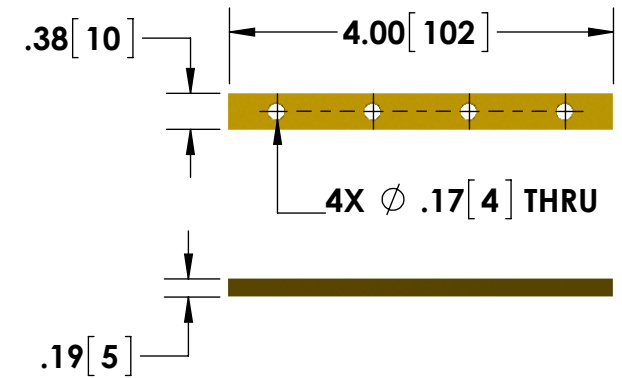

- BNC (Amphenol) Output Connector Standard
- Flat Cable Input Current Connections

• Bar Straps

8X 6-32 UNC

DETAIL A

Specifications subject to change without notice.

Powertek

TITLE: SERIES W - 10 Watt Bar Strap Type

DIMENSIONS: inch[mm]

DATE: 04-17-2015

*Dimension subject to change due to resistive element