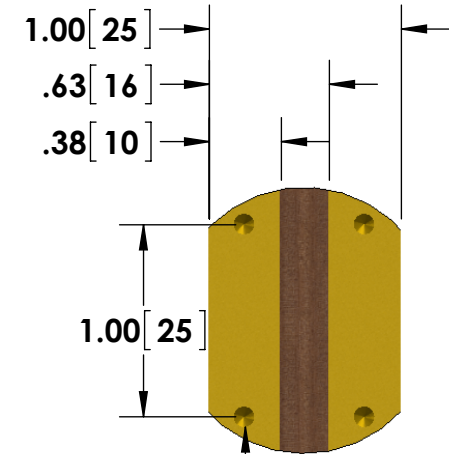

- BNC (Amphenol) Output Connector Standard
- Flat Cable Input Current Connections

• Bar Straps

8X 6-32 UNC

DETAIL A

Specifications subject to change without notice.

Powertek

TITLE: SERIES W - 10 Watt Bar Strap Type

DIMENSIONS: inch[mm]

DATE: 04-17-2015

*Dimension subject to change due to resistive element