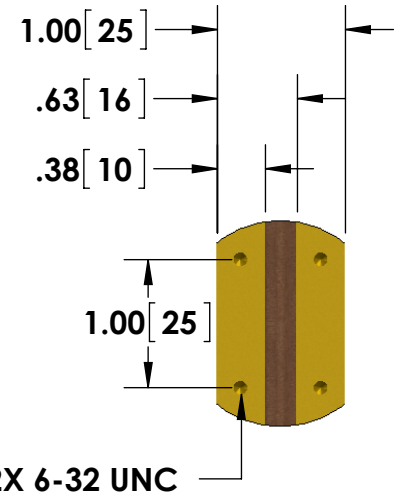

- BNC (Amphenol) Output Connector Standard
- Flat Cable Input Current Connections

• Bar Straps

DETAIL A
 SCALE 2 : 3

Specifications subject to change without notice.

Powertek

TITLE: SERIES W - 15 Watt Bar Strap Type

DIMENSIONS: inch[mm] DATE: 04-17-2015

*Dimension subject to change due to resistive element