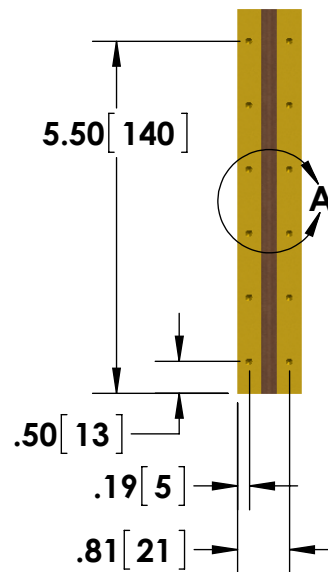

- BNC (Amphenol) Output Connector Standard
- Flat Cable Input Current Connections

• Bar Straps

DETAIL A
 SCALE 2 : 3

Specifications subject to change without notice.

Powertek

TITLE: SERIES W - 15 Watt Bar Strap Type

DIMENSIONS: inch[mm] DATE: 04-17-2015

*Dimension subject to change due to resistive element