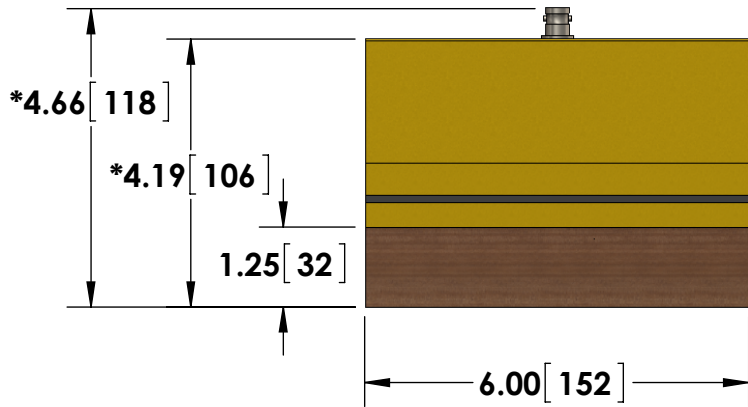

- BNC (Amphenol) Output Connector Standard
- Flat Cable Input Current Connections

• Bar Straps

DETAIL A
 SCALE 2 : 3

Specifications subject to change without notice.

Powertek

TITLE: SERIES W - 15 Watt Bar Strap Type

DIMENSIONS: inch[mm] DATE: 04-17-2015

*Dimension subject to change due to resistive element