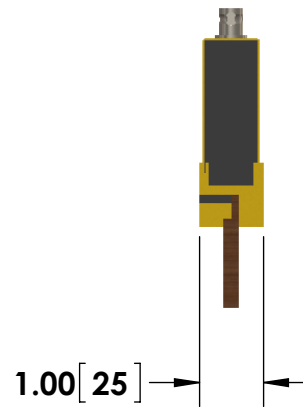

- BNC (Amphenol) Output Connector Standard
- Flat Cable Input Current Connections

• Bar Straps

DETAIL A
 SCALE 2 : 3

Specifications subject to change without notice.

Powertek

TITLE: SERIES W - 15 Watt Bar Strap Type

DIMENSIONS: inch[mm] DATE: 04-17-2015

*Dimension subject to change due to resistive element