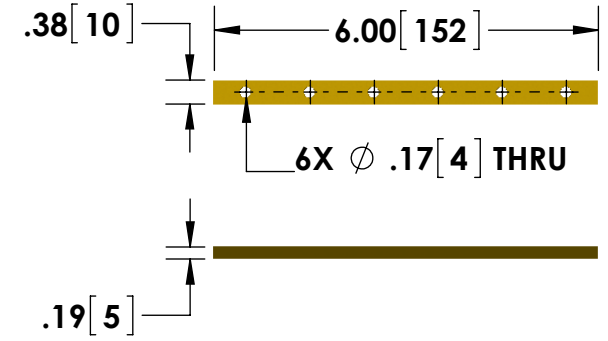

- BNC (Amphenol) Output Connector Standard
- Flat Cable Input Current Connections

• Bar Straps

DETAIL A
 SCALE 2 : 3

Specifications subject to change without notice.

Powertek

TITLE: SERIES W - 15 Watt Bar Strap Type

DIMENSIONS: inch[mm] DATE: 04-17-2015

*Dimension subject to change due to resistive element