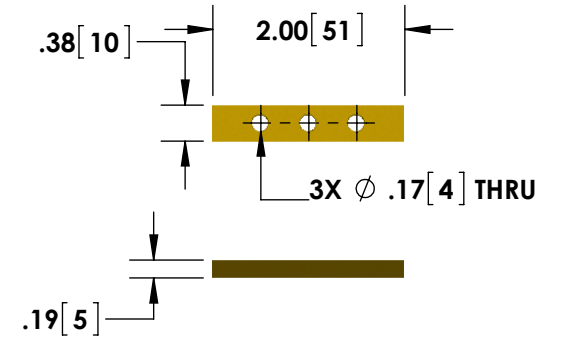

- BNC (Amphenol) Output Connector Standard
- Flat Cable Input Current Connections

- Bar Straps

Specifications subject to change without notice.

Powertek

TITLE: SERIES W - 5 Watt Bar Strap Type

DIMENSIONS: inch[mm] DATE: 04-17-2015

*Dimension subject to change due to resistive element