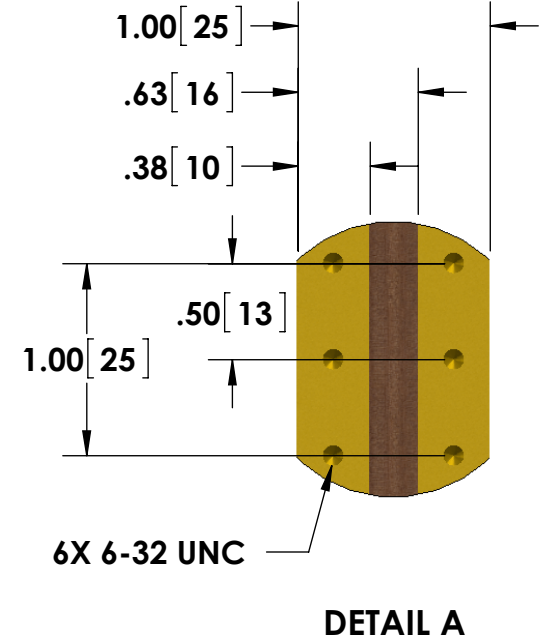

- BNC (Amphenol) Output Connector Standard
- Flat Cable Input Current Connections

- Bar Straps

Specifications subject to change without notice.

Powertek

TITLE: SERIES W - 5 Watt Bar Strap Type

DIMENSIONS: inch[mm] DATE: 04-17-2015

*Dimension subject to change due to resistive element