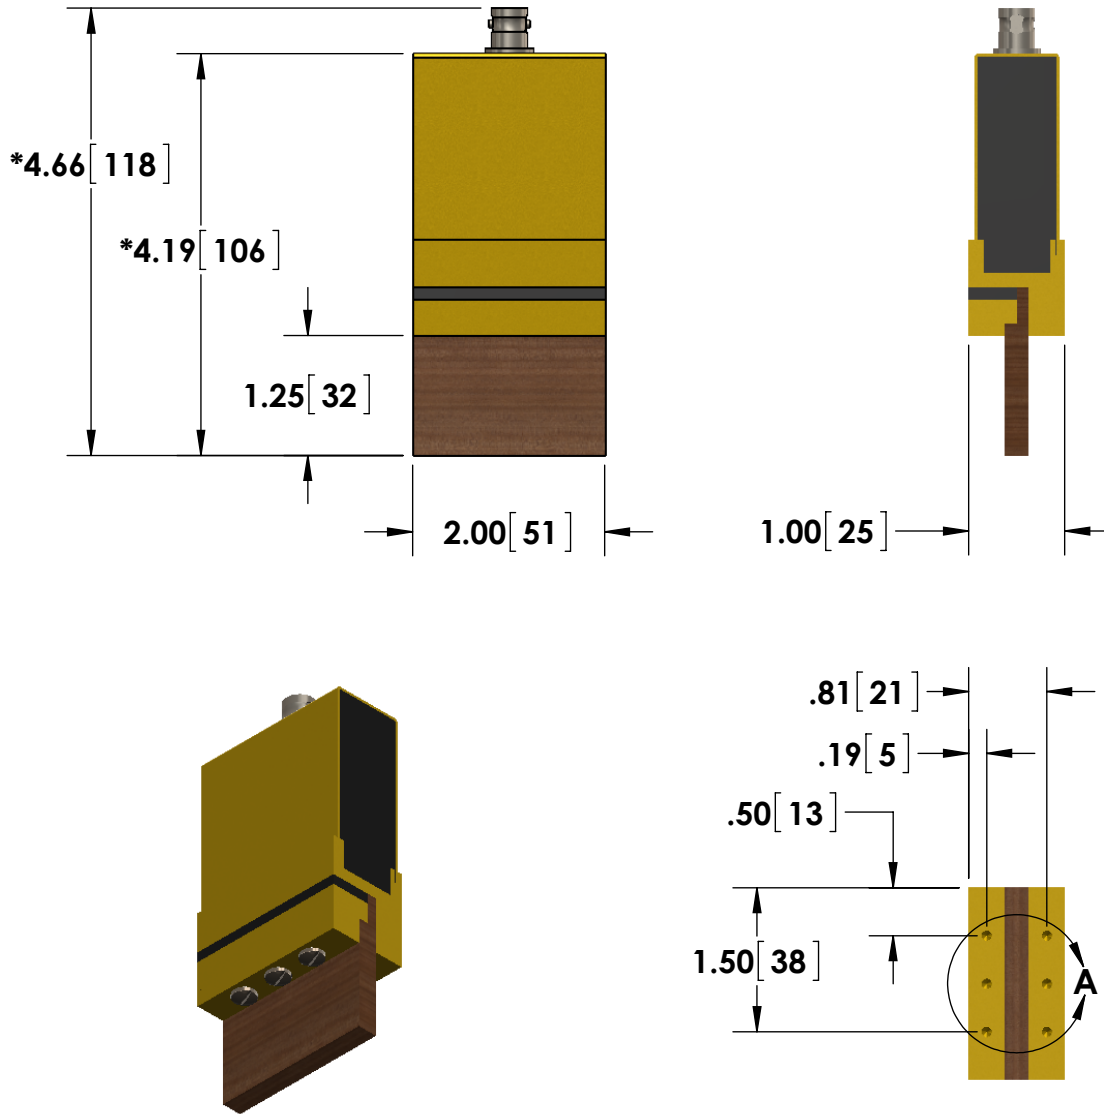

- BNC (Amphenol) Output Connector Standard
- Flat Cable Input Current Connections

- Bar Straps

Specifications subject to change without notice.

Powertek

TITLE: SERIES W - 5 Watt Bar Strap Type

DIMENSIONS: inch[mm] DATE: 04-17-2015

*Dimension subject to change due to resistive element