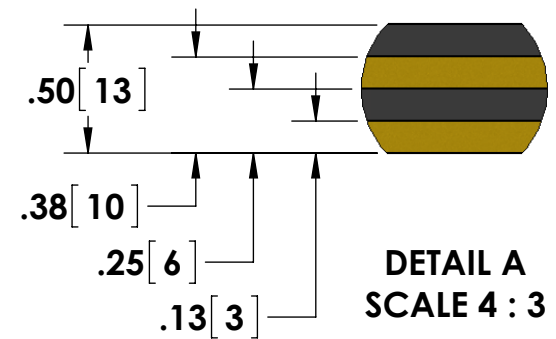

- BNC (Amphenol) Output Connector
- Flat Cable Input (Clamping Type)

- Delrin Backing

*Dimension subject to change due to resistive element

Specifications subject to change without notice.

Powertek

TITLE: **W SERIES - 7.5 Watt, 2FC Units**

DIMENSIONS: **inch[mm]**

DATE: **04-10-2015**