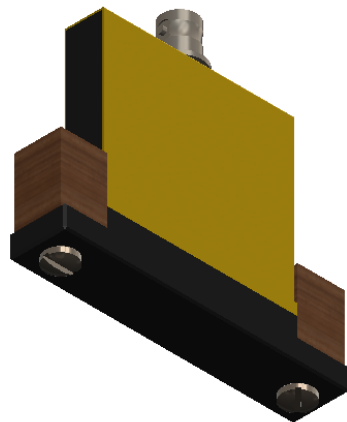

- BNC (Amphenol) Output Connector
- Flat Cable Input (Clamping Type)

- Delrin Backing

*Dimension subject to change due to resistive element

Specifications subject to change without notice.

Powertek

TITLE: **W SERIES - 7.5 Watt, 2FC Units**

DIMENSIONS: **inch[mm]**

DATE: **04-10-2015**