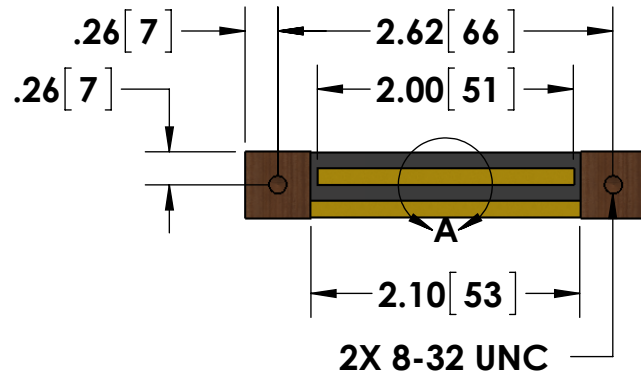

- BNC (Amphenol) Output Connector
- Flat Cable Input (Clamping Type)

- Delrin Backing

*Dimension subject to change due to resistive element

Specifications subject to change without notice.

Powertek

TITLE: **W SERIES - 7.5 Watt, 2FC Units**

DIMENSIONS: **inch[mm]**

DATE: **04-10-2015**