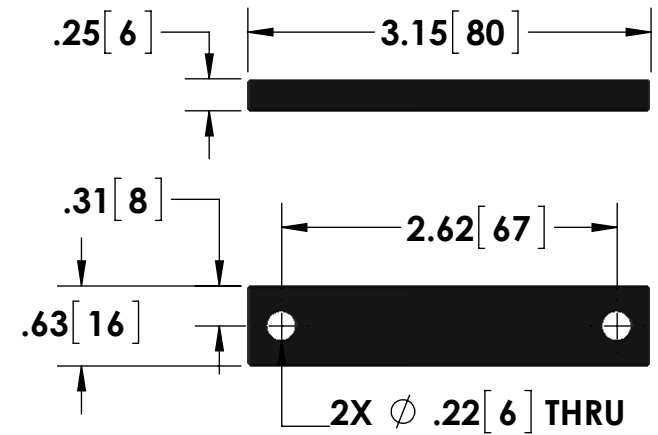

- BNC (Amphenol) Output Connector
- Flat Cable Input (Clamping Type)

- Delrin Backing

*Dimension subject to change due to resistive element

Specifications subject to change without notice.

Powertek

TITLE: **W SERIES - 7.5 Watt, 2FC Units**

DIMENSIONS: **inch[mm]**

DATE: **04-10-2015**