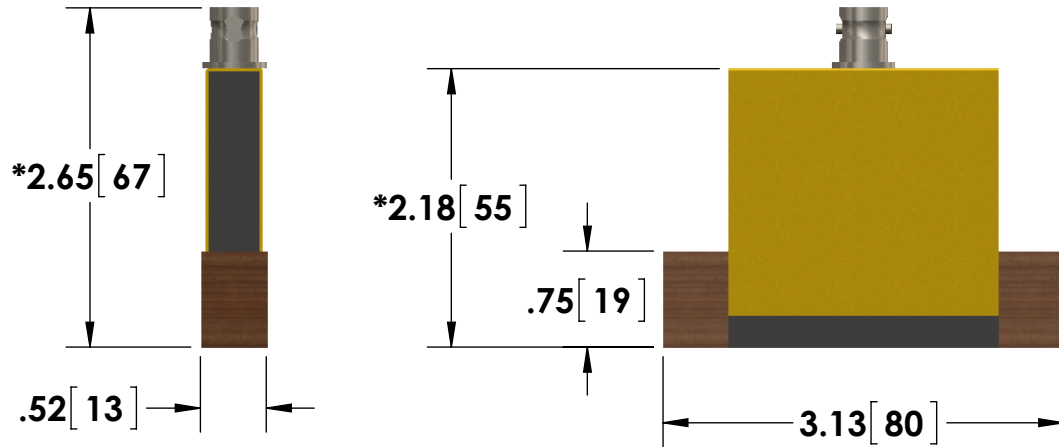

- BNC (Amphenol) Output Connector
- Flat Cable Input (Clamping Type)

- Delrin Backing

*Dimension subject to change due to resistive element

Specifications subject to change without notice.

Powertek

TITLE: **W SERIES - 7.5 Watt, 2FC Units**

DIMENSIONS: **inch[mm]**

DATE: **04-10-2015**