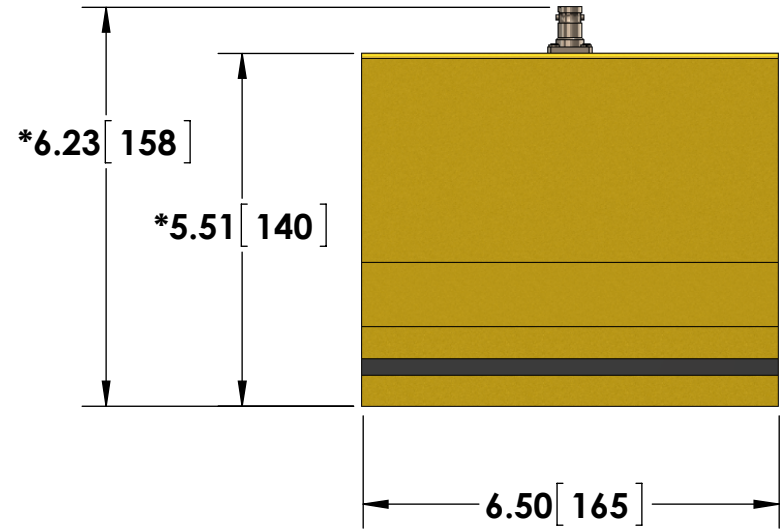

- BNC (Amphenol) Output Connector Standard
- 2.50[64] x 6.50[165] Flange Input Connections

\*Dimension subject to change due to resistance specified

Specifications subject to change without notice.

**Powertek**

TITLE: **SERIES W - Group A**  
Hi-Power Flange Input - 6.5s Type

DIMENSIONS: **inch[mm]** DATE: **04-28-2015**