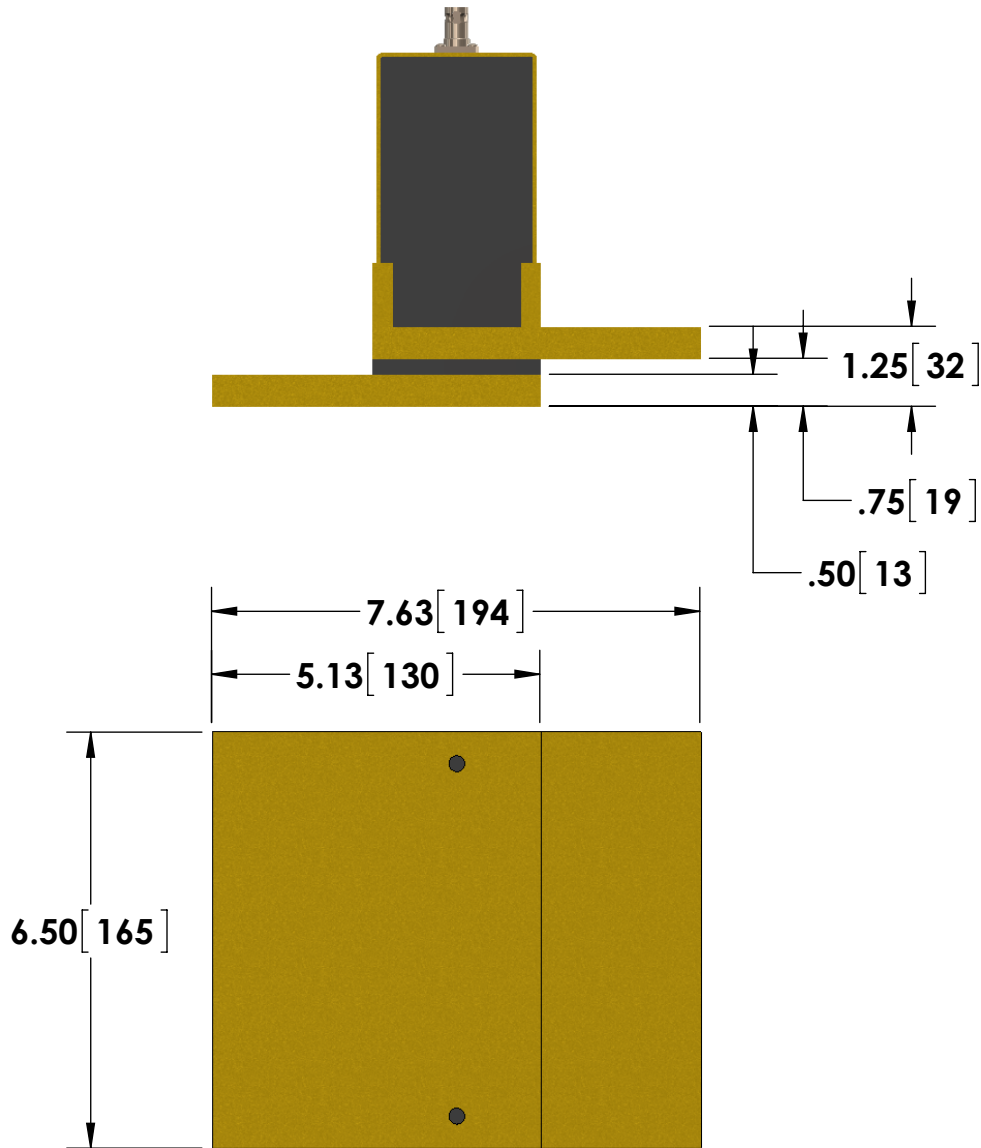

- BNC (Amphenol) Output Connector Standard
- 2.50[64] x 6.50[165] Flange Input Connections

\*Dimension subject to change due to resistance specified

Specifications subject to change without notice.

**Powertek**

TITLE: **SERIES W - Group A**  
Hi-Power Flange Input - 6.5s Type

DIMENSIONS: **inch[mm]** DATE: **04-28-2015**